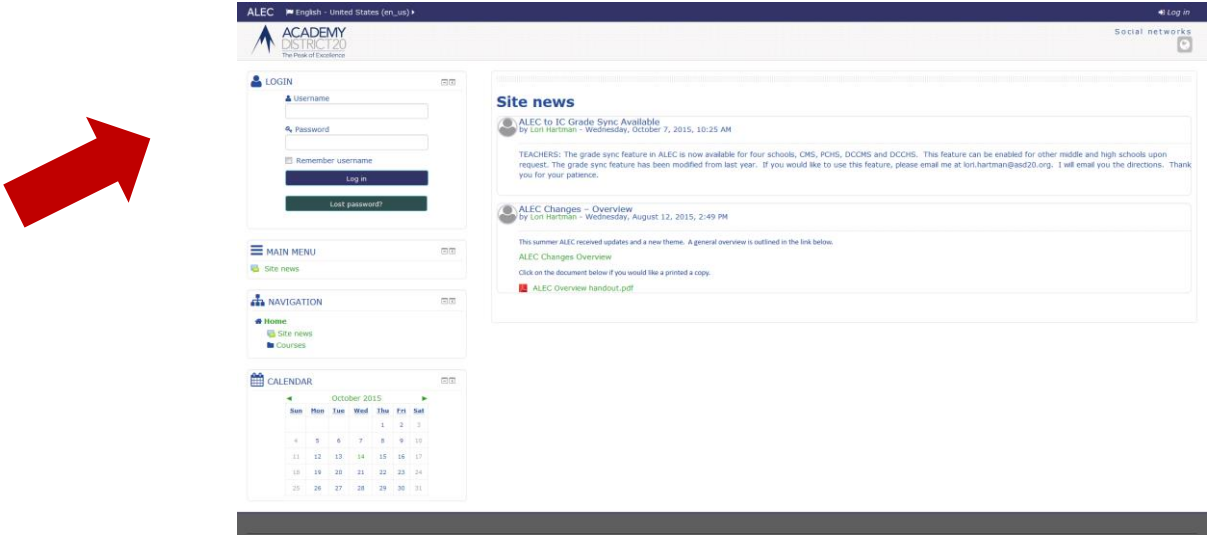

ALEC is our **L**earning **M**anagement **S**ystem (LMS). To log in to ALEC, use your Parent Portal (IC) login. Please use Mozilla Firefox for the optimum functionality with ALEC. You may also access ALEC at alec.asd20.org, through our logins button on the middle of our dial pad, or at www.asd20.org/pchs and click the [logins](#).

In the left column, use you Parent Portal (IC) login information and click "login."

Courses using ALEC will appear in the center column. Click on a course title to open the course and see the materials and information. Only those courses that your Pine Creek student are enrolled in and use ALEC will appear.